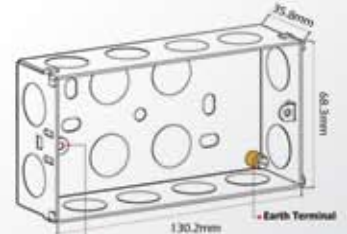

GALVANISED SWITCH SOCKET BOX

UNCOMPROMISED QUALITY
AT AFFORDABLE PRICES...

Adjustable Lug
1GANG

Adjustable Lug
2GANG

- Conform to **BS4662/2006** Standard
- Made from the best quality steel using fully automated production line
- Thickness available in 0.8 mm & 1.1 mm
- GI Box with and without earth terminal
- GI Box with adjustable lugs